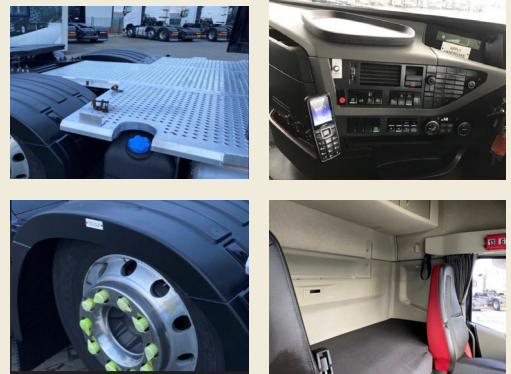

Volvo Used Truck Centres South & East

12 MONTH **180,000KM WARRANTY**

Volvo Used Truck Centres South & East are pleased to offer for purchase a limited choice of 2017 [67] registered Volvo FH4 460bhp Globetrotters in factory black. Maintained by Volvo from new, the trucks will come fully prepared to our Volvo Approved standard and covered by a 12mth Volvo Driveline Warranty. Availability is strictly limited and through participating **Volvo Used Truck Centres** only.

| | | |
|-----------------------|------------------------|----------------------------|
| Euro6 Step C engine | 3900wb | Volvo maintained |
| Facia mounted I-Shift | Full aluminium catwalk | 12mth Driveline warranty |
| Cruise control | Dura Bright alloys | Range of kms |
| Safety pack | Factory black | 2017[67] registrations |
| Dynafleet telematics | In-Cab phone | Maintenance options |
| Long haul software | Robust trim | HP / Finance lease options |
| Big 8ton front axle | Idle shutdown | Paint options |
| Big 56ton rear axle | VEB+ | Dealer ancillary options |